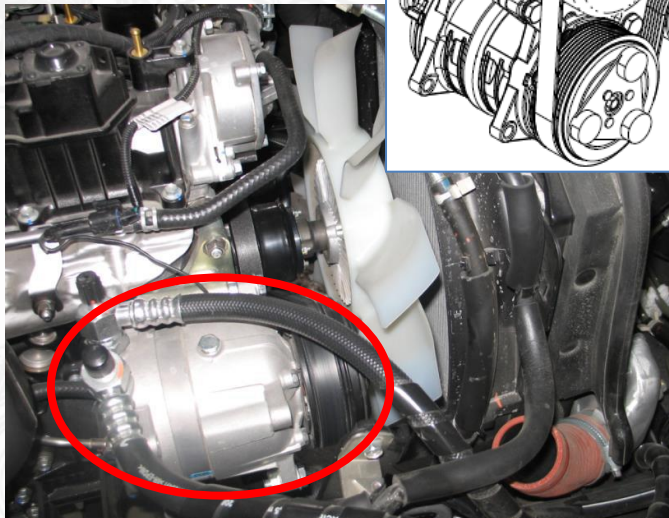

SB20100051

ISUZU M21 N-Series Compressor Mount Kit Selection

This Service Bulletin only applies to the Euro 6d-temp engines

Original A/C compressor on the RIGHT hand side (direction of motion) select kit:

KC20070504

Original A/C compressor on the LEFT hand side (direction of motion) select kit:

KC20070503