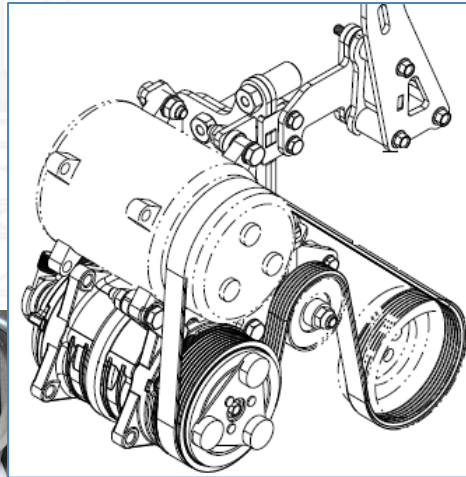

SB20100051

ISUZU M21 N-Series Compressor Mount Kit Selection

This Service Bulletin only applies to the Euro 6d-temp engines

Original A/C compressor on the RIGHT hand side (direction of motion) select kit:

KC20070504

Original A/C compressor on the LEFT hand side (direction of motion) select kit:

KC20070503